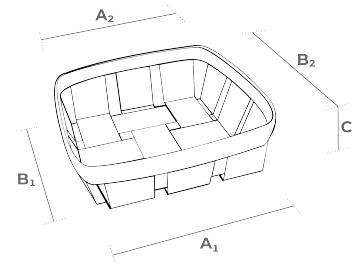

# 107 TN

TYPE OF WOOD	Natural laminated poplar			
DIMENSIONS	BASE	LENGHT	(A <sub>1</sub> )	160 mm
		WIDTH	(B <sub>1</sub> )	160 mm
	TOP	LENGHT	(A <sub>2</sub> )	170 mm
		WIDTH	(B <sub>2</sub> )	170 mm
	HEIGHT (C)			60 mm
	THICKNESS			0.70 mm
COLOR	Neutral, natural wood color without treatment			
STAPLES	Galvanized steel			
NUMBER OF STAPLES	12			